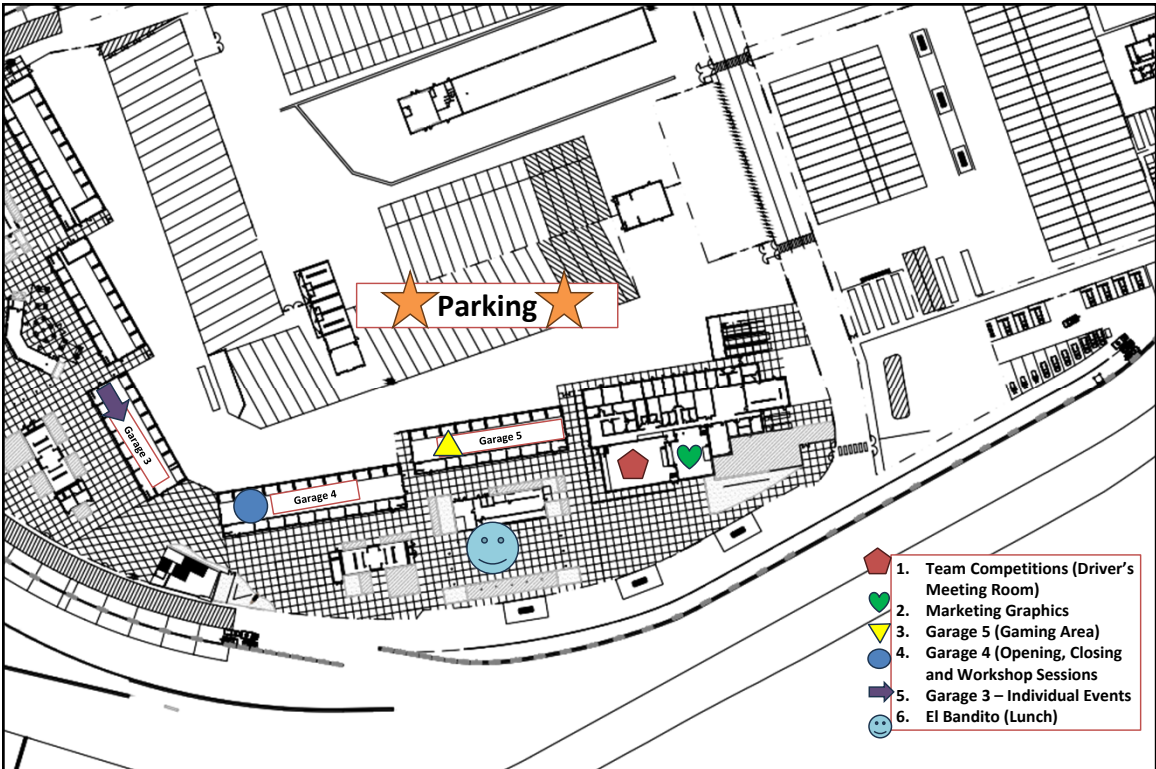

Enter at the 200 Gate (RED CIRCLE)  
If asked by security, let them know that you are with DECA and they will let you in. Go under the tunnel and Follow the event signs

1

2