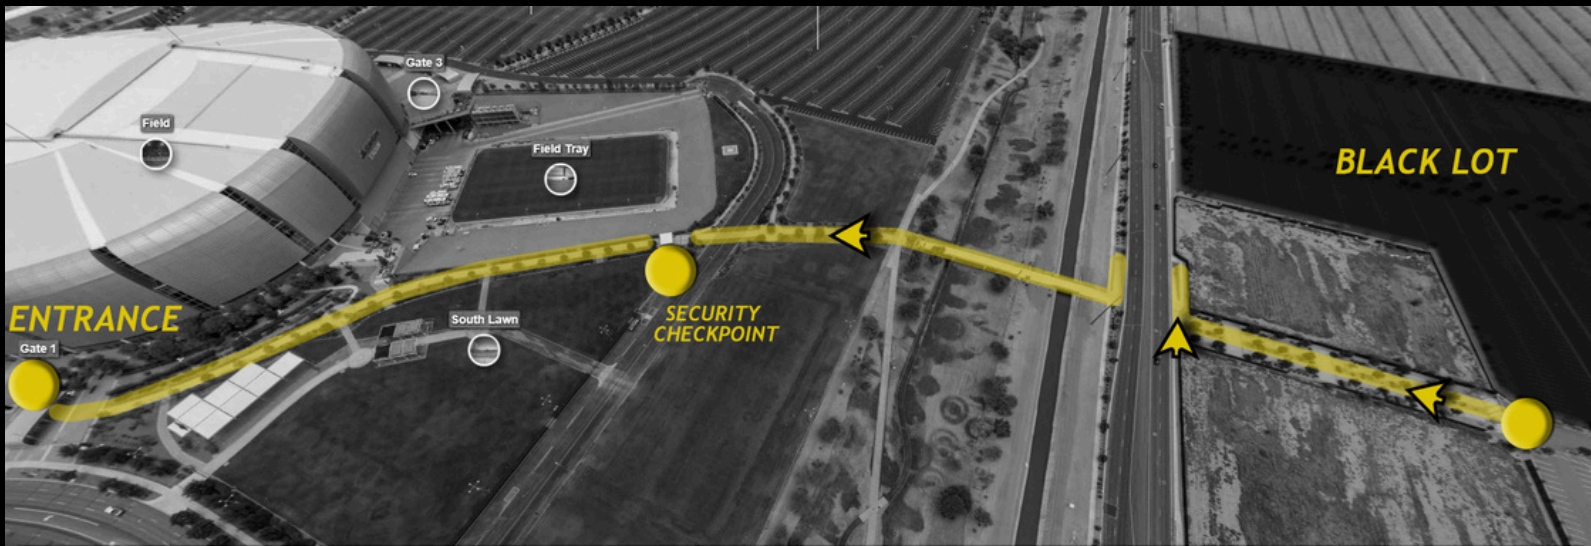

State Farm STADIUM

BLACK PAID PARKING CREDIT CARD ONLY
MUST ENTER VIA CAMELBACK ROAD

ADA PARKING

CLOSED

FROM SOUTH
 USE BLACK
 CARPARK

Map Not To Scale

PLEASE HAVE PERMIT READY TO SCAN ON PHONE

BLACK LOT PARKING

DIRECTIONS FROM LOT

****REMINDER STADIUM HAS A CLEAR BAG POLICY. LEAVE BAGS IN VEHICLES****

ENTER BLACK LOT FROM MONTEBELLO AND 95TH AVE TO PARK. FOLLOW SIGNAGE AND TRAVEL NORTH ALONG THE TREE LINE TO THE BLACK LOT TUNNEL. TRAVEL THROUGH SECURITY CHECKPOINT HEADING NORTH TO GATE 1. AT GATE 1, WRISTBANDS FOR ENTRY WILL BE DISTRIBUTED BY YOUR ADVISORS.

CHECK IN INSTRUCTIONS

****ADVISORS - CHECK IN AT FAR LEFT DOORS (NORTH DOORS) AT GATE 1. CHECK IN TABLES TO COLLECT WRISTBANDS LOCATED INSIDE. DISTRIBUTE WRISTBANDS OUTSIDE GATE 1 ON PLAZA TO ATTENDEES IN YOUR GROUP BEFORE ENTRY VIA THE SOUTHERN DOORS AT GATE 1****

YOU WILL CHECK IN AT THE ADVISOR CHECK IN AREA