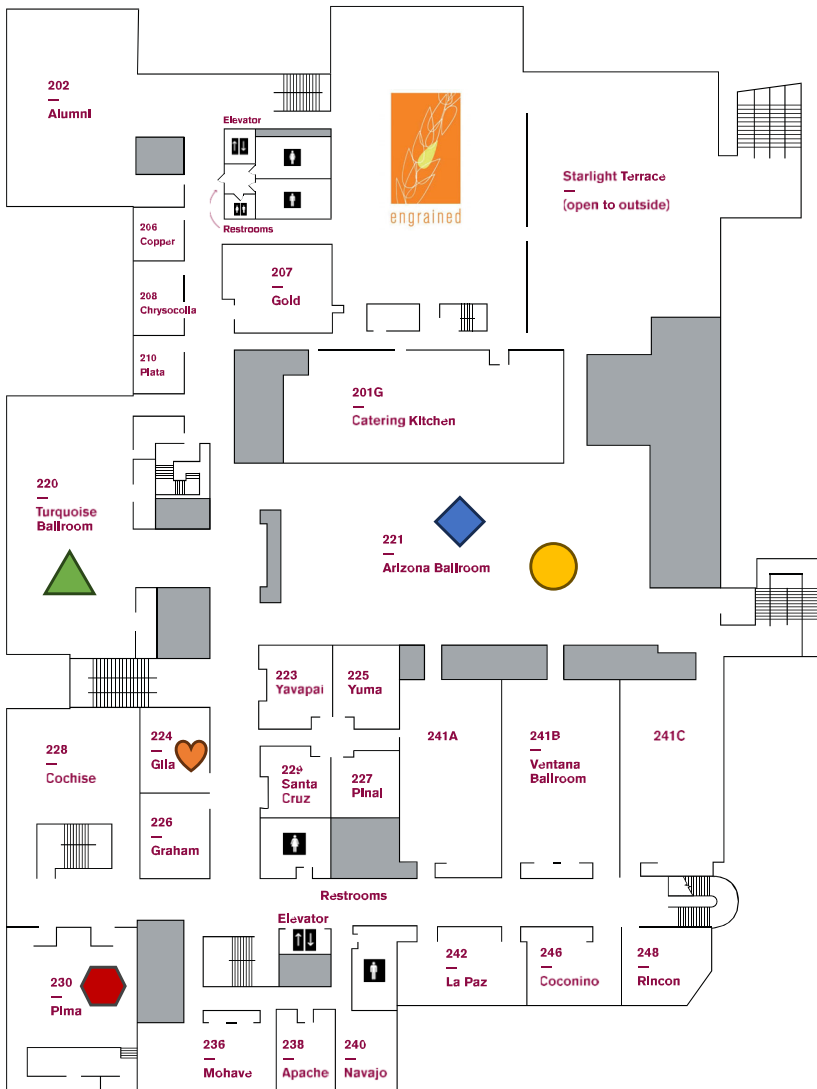

ASU Tempe Campus

2nd Floor – Memorial Union

-  Opening/Closing Session
-  Team Role Plays
-  Individual Role Plays
-  Workshop
-  Marketing Graphics

Lunch is at
Pitchforks on the
Main Floor
From 11:30 am –
1:00 pm