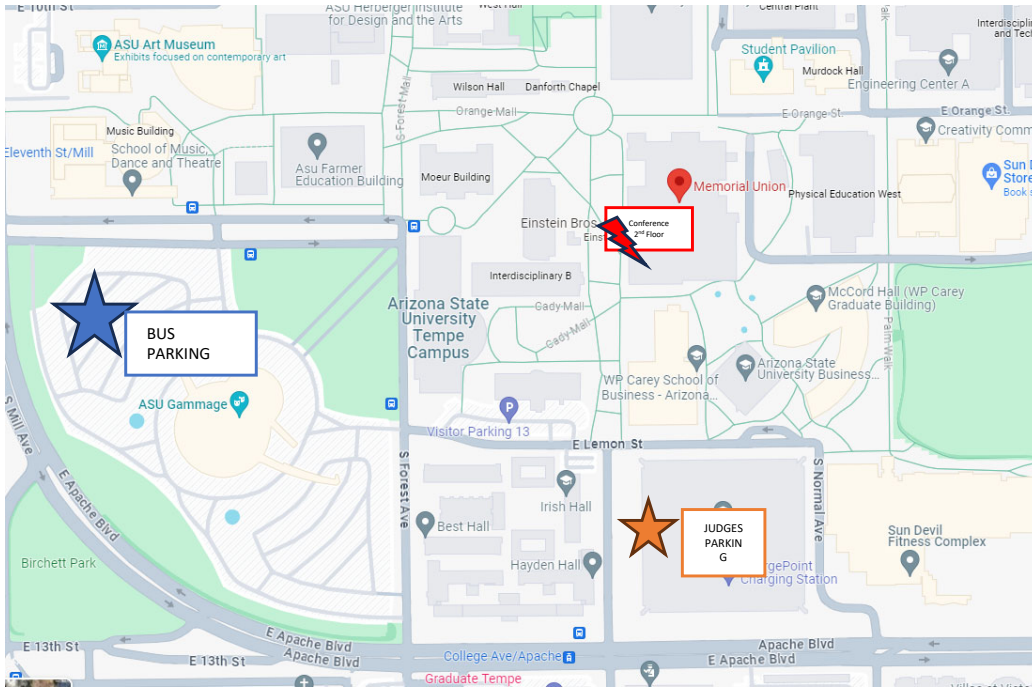

ASU Tempe Campus

2nd Floor – Memorial Union

-  Opening/Closing Session
-  Team Role Plays
-  Individual Role Plays
-  Workshop
-  Marketing Graphics

Lunch is at
Pitchforks on the
Main Floor
From 11:30 am –
1:00 pm